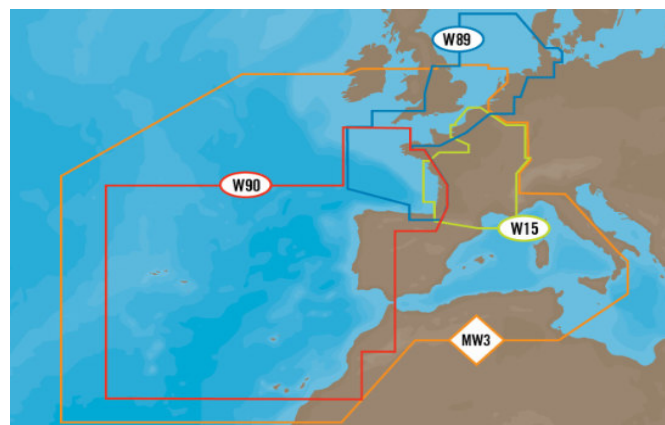

West European Coasts

Local

L1	EM-M914	Corsica West	L33	EM-M073	France Mediterranean East
L2	EM-M952	Civitavecchia to Acciaroli	L34	EM-M915	Corsica West
L3	EM-M913	Sardinia North: Costa Smeralda	L35	EM-M951	Monaco to la Spezia
L4	EM-M953	Punta Licosa to Isole Eolie	L36	EM-M950	Marina Di Carrara to M.Na Di Tar.
L7	EM-M107	Malta	L219	EM-M123	Barcelona
L8	EM-M912	Sardinia South	L220	EM-M124	Valencia
L9	EM-M980	Northern Tunisia	L221	EM-M125	Alicante
L10	EM-M067	Balearic Islands	L222	EM-M126	Gibraltar
L11	EM-M072	Gulf of Lion	L224	EW-M147	Gjon
L389	EW-M144	Portugal Coasts	L225	EM-M948	Sicily
Lf13	EW-M11 2	Portugal Coasts:Fishing	L230	EW-M311	Azores, Madeira, Canary Islands
L14	EW-M146	Galicia			

Red Sea, Arab Gulf, and Africa

MegaWide/Wide

West European Coasts

MegaWide/Wide

MW20	M-AF-M005	Red Sea, Arab Gulf and Africa
W97	M-AF-M209	South- East Africa
W98	M-ME-M204	Red Sea to the Gulf and Seychelles
W99	M-AF-M210	North - West Africa

MW3	EW-M010	West Europe Coasts and West Med.
W15	EW-M225	France Inland
W89	EW-M227	North-West European Coasts
W90	EW-M228	West European Coasts