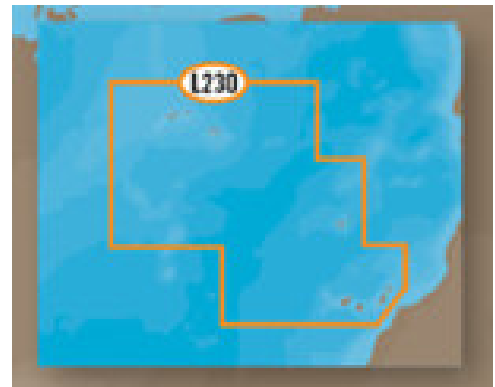

West European Coasts

Local

L1	EM-M914	Corsica West	L33	EM-M073	France Mediterranean East
L2	EM-M952	Civitavecchia to Acciaroli	L34	EM-M915	Corsica West
L3	EM-M913	Sardinia North: Costa Smeralda	L35	EM-M951	Monaco to la Spezia
L4	EM-M953	Punta Licosa to Isole Eolie	L36	EM-M950	Marina Di Carrara to M.Na Di Tar.
L7	EM-M107	Malta	L219	EM-M123	Barcelona
L8	EM-M912	Sardinia South	L220	EM-M124	Valencia
L9	EM-M980	Northern Tunisia	L221	EM-M125	Alicante
L10	EM-M067	Balearic Islands	L222	EM-M126	Gibraltar
L11	EM-M072	Gulf of Lion	L224	EW-M147	Gjon
L389	EW-M144	Portugal Coasts	L225	EM-M948	Sicily
Lf13	EW-M11 2	Portugal Coasts:Fishing	L230	EW-M311	Azores, Madeira, Canary Islands
L14	EW-M146	Galicia			

Red Sea, Arab Gulf, and Africa

MegaWide/Wide

West European Coasts

MegaWide/Wide

MW20	M-AF-M005	Red Sea, Arab Gulf and Africa
W97	M-AF-M209	South- East Africa
W98	M-ME-M204	Red Sea to the Gulf and Seychelles
W99	M-AF-M210	North - West Africa

MW3	EW-M010	West Europe Coasts and West Med.
W15	EW-M225	France Inland
W89	EW-M227	North-West European Coasts
W90	EW-M228	West European Coasts