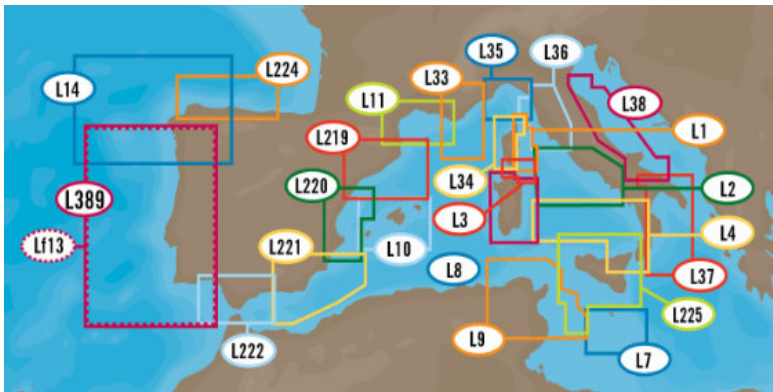

West European Coasts

Local

L1	EM-M914	Corsica West	L33	EM-M073	France Mediterranean East
L2	EM-M952	Civitavecchia to Acciaroli	L34	EM-M915	Corsica West
L3	EM-M913	Sardinia North: Costa Smeralda	L35	EM-M951	Monaco to la Spezia
L4	EM-M953	Punta Licosa to Isole Eolie	L36	EM-M950	Marina Di Carrara to M.Na Di Tar.
L7	EM-M107	Malta	L219	EM-M123	Barcelona
L8	EM-M912	Sardinia South	L220	EM-M124	Valencia
L9	EM-M980	Northern Tunisia	L221	EM-M125	Alicante
L10	EM-M067	Balearic Islands	L222	EM-M126	Gibraltar
L11	EM-M072	Gulf of Lion	L224	EW-M147	Gjon
L389	EW-M144	Portugal Coasts	L225	EM-M948	Sicily
Lf13	EW-M11 2	Portugal Coasts:Fishing	L230	EW-M311	Azores, Madeira, Canary Islands
L14	EW-M146	Galicia			

Red Sea, Arab Gulf, and Africa

MegaWide/Wide

West European Coasts

MegaWide/Wide

MW20	M-AF-M005	Red Sea, Arab Gulf and Africa
W97	M-AF-M209	South- East Africa
W98	M-ME-M204	Red Sea to the Gulf and Seychelles
W99	M-AF-M210	North - West Africa

MW3	EW-M010	West Europe Coasts and West Med.
W15	EW-M225	France Inland
W89	EW-M227	North-West European Coasts
W90	EW-M228	West European Coasts